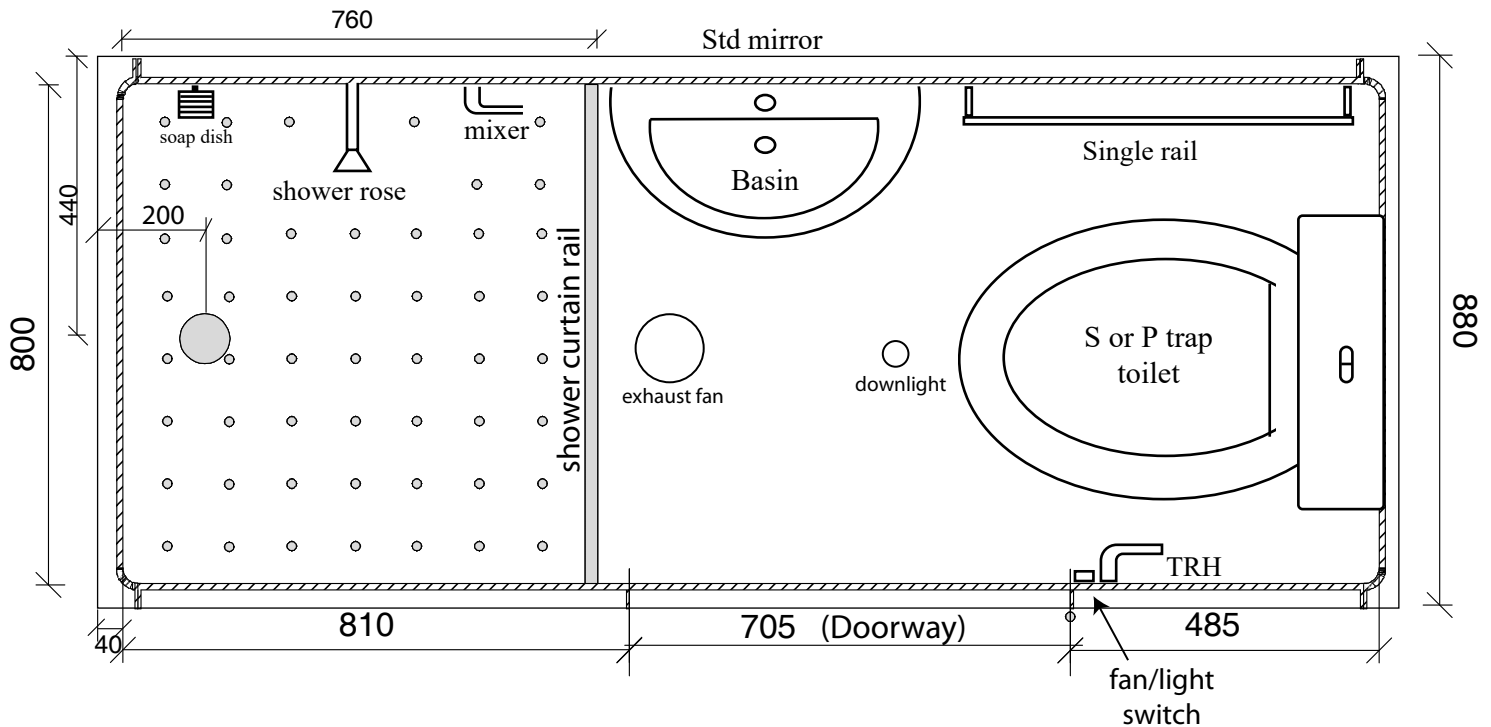

ADD-A-BATHROOM

Prefab Bathrooms a leading Distributor for Add-A-Bathroom modular bathroom systems

FP900 Left Hand Shower

PH: 02 8783 7077

Right hand shower also available

Internal Length 2000mm
Internal Width 800mm
Internal Height 2175mm

External Length 2080mm
External Width 880mm
External Height 2250mm

* Note: No power point can be installed in this bathroom due to Australian Electrical Standard AS/NZS 3000:2007

Please sign acceptance copy and return with your order.

Name:.....

Email Address:

Address:..... PH:.....

Sign

Date:...../...../.....

- S-Trap Pan exits floor
- P-Trap Pan exits rear wall
- Left Hand Shower
- Smooth Wall Effect
- Tiled Wall Effect

PO Box 666
Moorebank NSW 1875
Showroom: U 9/10 Ash Road
Prestons NSW 2170