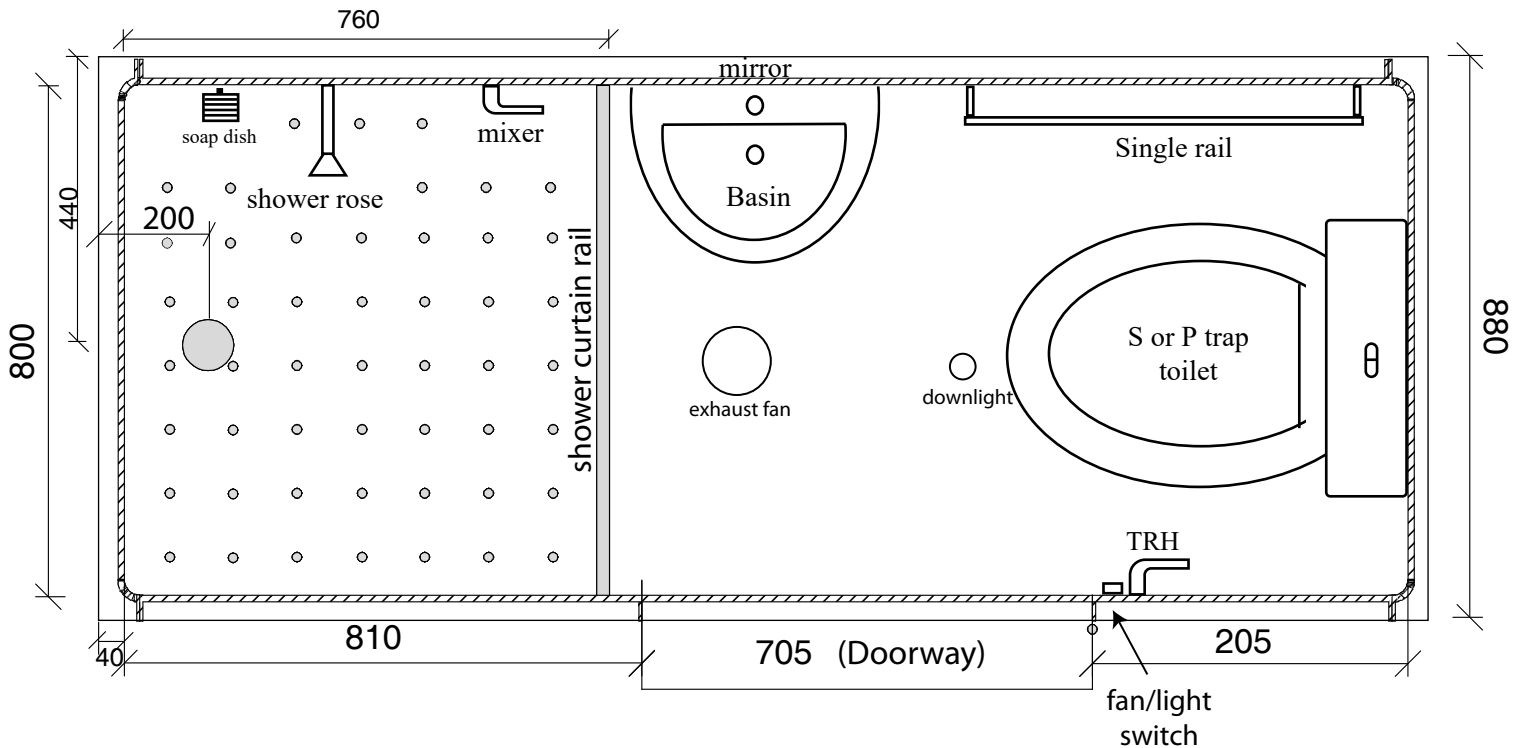

ADD-A-BATHROOM

Prefab Bathrooms a leading Distributor for Add-A-Bathroom modular bathroom systems

FP800 Left Hand Shower

PH: 02 8783 7077

Right hand shower also available

Internal Length	1720mm	External Length	1800mm
Internal Width	800mm	External Width	880mm
Internal Height	2135mm	External Height	2250mm

* Note: No power point can be installed in this bathroom due to Australian Electrical Standard AS/NZS 3000:2007

Please sign acceptance copy and return with your order.

Name:.....

Email Address:.....

Address:..... PH:.....

Sign .....

Date:...../...../.....

☐ S-Trap Pan exits floor	☐ Left Hand Shower	☐ Smooth Wall Effect
☐ P-Trap Pan exits rear wall		☐ Tiled Wall Effect

PO Box 666
Moorebank NSW 1875
Showroom: U 9/10 Ash Road
Prestons NSW 2170

brad@prefabbathrooms.com.au
PH: 02 8783 7077
Mob: 0418 961 704