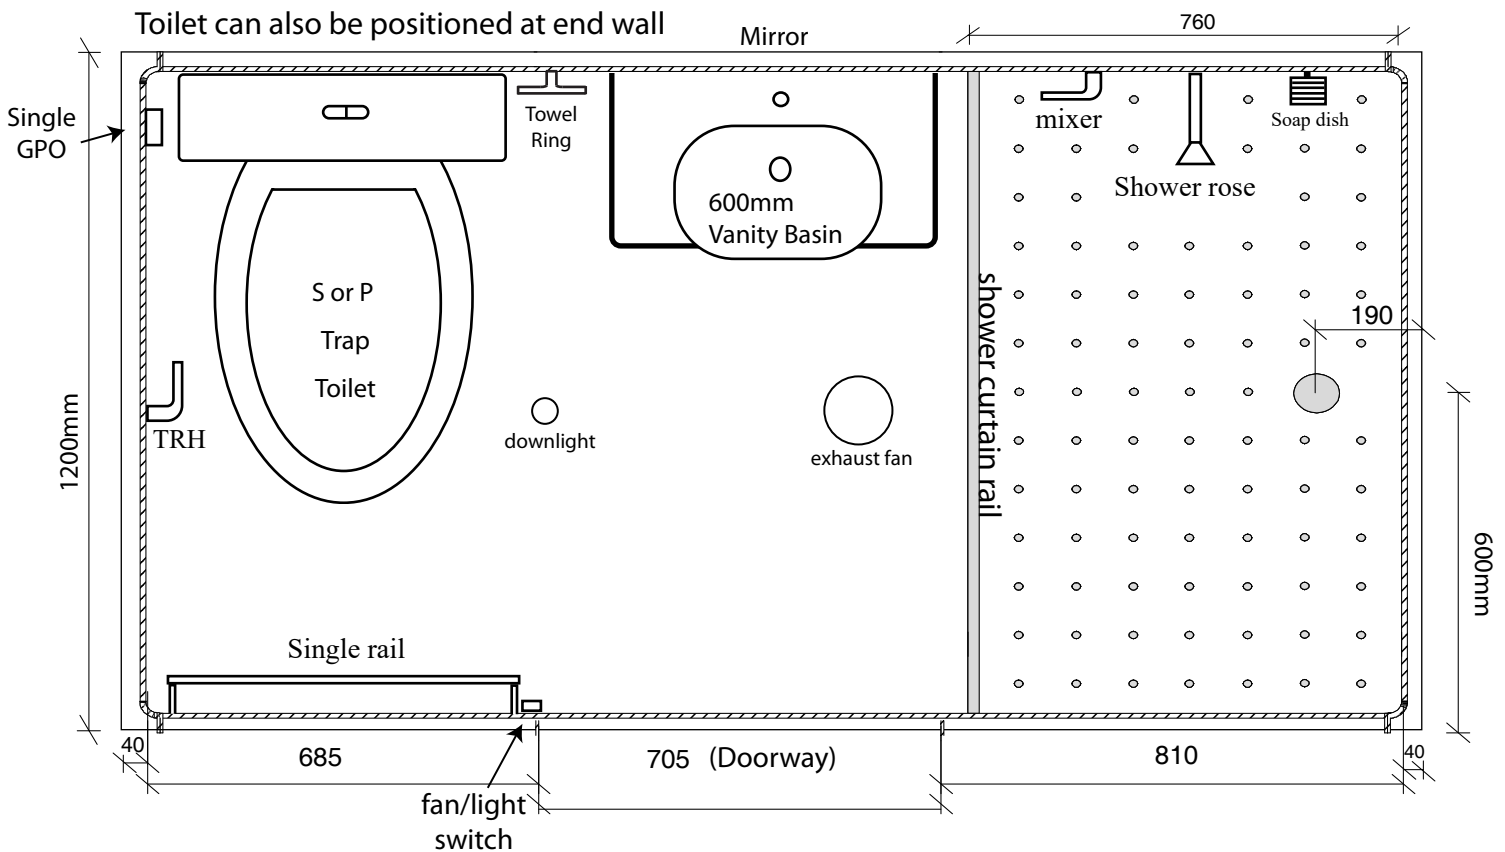

ADD-A-BATHROOM

Prefab Bathrooms a leading Distributor for Add-A-Bathroom modular bathroom systems

FP1200 Right Hand Shower

PH: 02 8783 7077

Left Hand shower also available

Internal Width 1120mm
 Internal Height 2175mm
 Internal Length 2200mm
 External Length 2280mm
 External Width 1200mm
 External Height 2250mm

* Note: Single GPO mounted on end wall to comply with Australian Electrical Standard AS/NZS 3000:2007

Please sign acceptance copy and return with your order.

Name:.....

Email Address:.....

Address:..... PH:.....

Sign

Date:...../...../.....

- S-Trap Pan exits floor
- P-Trap Pan exits rear wall
- Right Hand Shower
- Smooth Wall Effect
- Tiled Wall Effect

PO Box 666
 Moorebank NSW 1875
Showroom: U 9/10 Ash Road
 Prestons NSW 2170