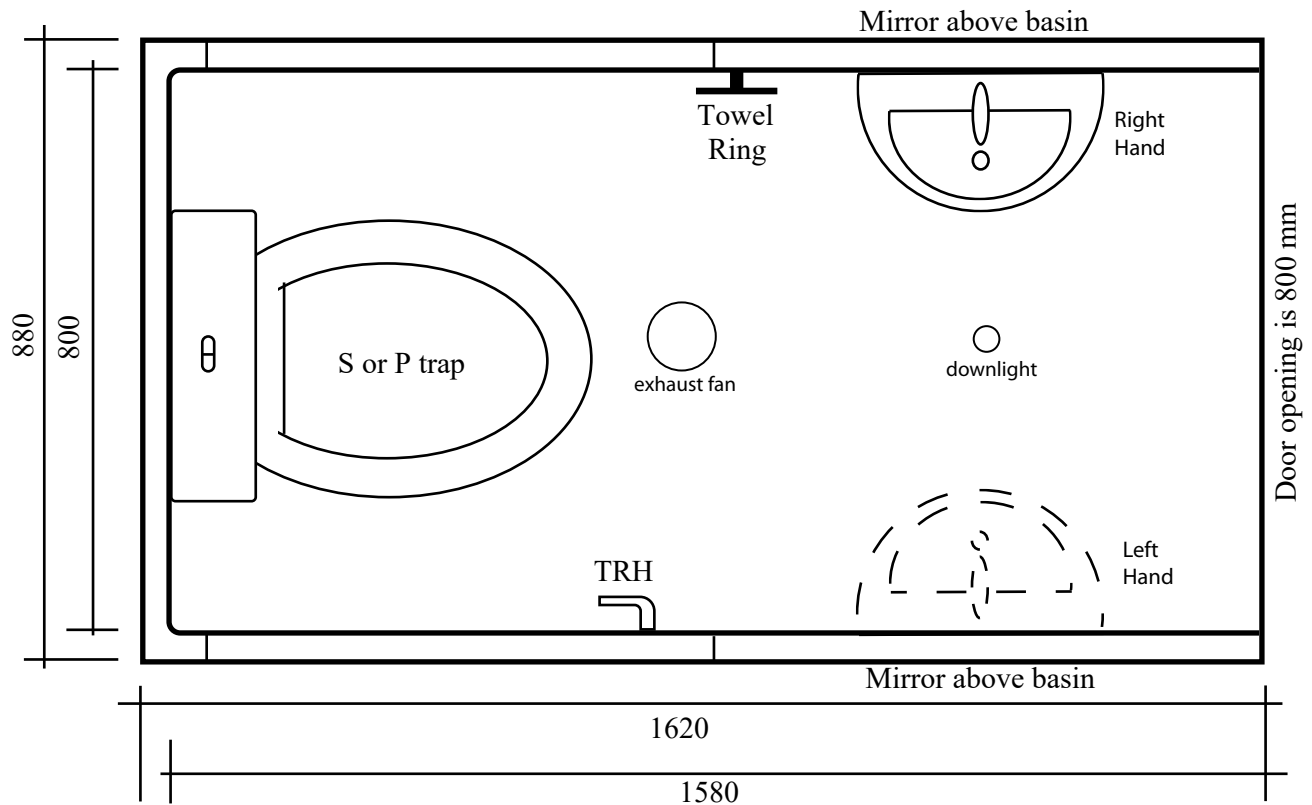

ADD-A-BATHROOM

Prefab Bathrooms a leading Distributor for Add-A-Bathroom modular bathroom systems

Toilet Room

FPWC800S Left Hand (Front opening)

White smooth wall finish with vogue grey floor

PH: 02 8783 7077

Internal Length 1580mm External Length 1620mm
 Internal Width 800mm External Width 880mm
 External Height 2250mm

Please sign acceptance copy and return with your order.

Name:.....

Email Address:

Address:..... PH:.....

Sign

Light/Fan Switch placed on opposite wall to basin

- S-Trap Pan exits floor
- Basin/Mirror Left
- P-Trap Pan exits rear wall
- Basin/Mirror Right

Date:...../...../.....