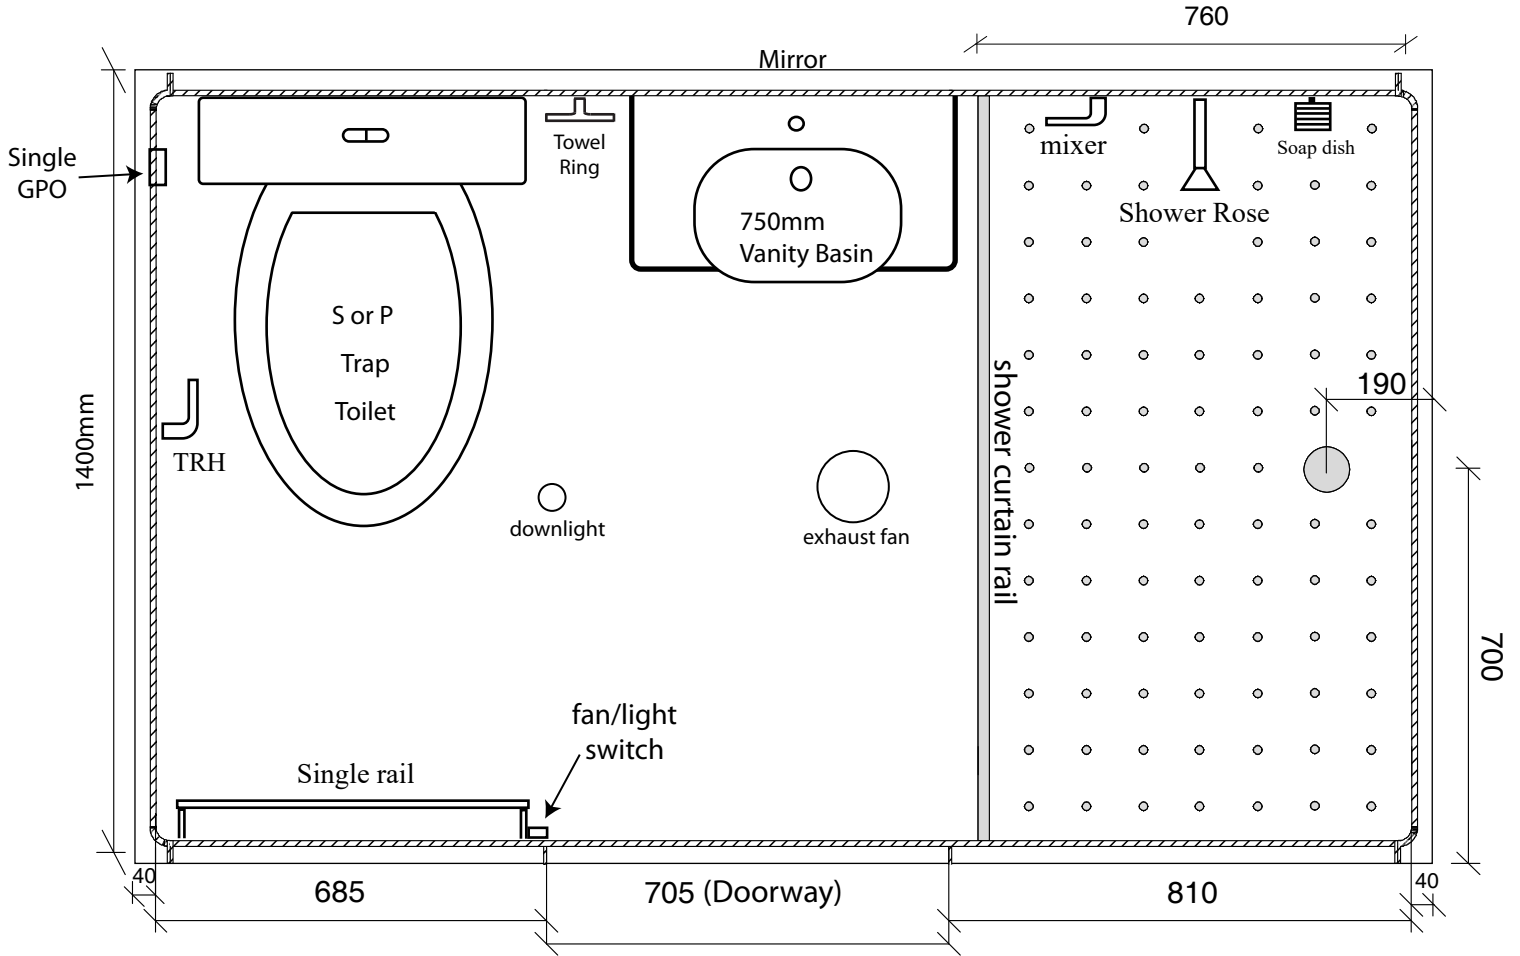

ADD-A-BATHROOM

Prefab Bathrooms a leading Distributor for Add-A-Bathroom modular bathroom systems

FP1400 Right Hand Shower

PH: 02 8783 7077

Left Hand shower also available

Internal Length 2200mm
Internal Width 1320mm
Internal Height 2175mm

External Length 2280mm
External Width 1400mm
External Height 2250mm

* Note: Single GPO mounted on end wall to comply with Australian Electrical Standard AS/NZS 3000:2007

Please sign acceptance copy and return with your order.

Name:.....

Email Address:.....

Address:..... PH:.....

Sign .....

Date:...../...../.....

- ☐ S-Trap Pan exits floor
- ☐ P-Trap Pan exits rear wall
- ☐ Right Hand Shower
- ☐ Smooth Wall Effect
- ☐ Tiled Wall Effect

PO Box 666
Moorebank NSW 1875
Showroom: U 9/10 Ash Road
Prestons NSW 2170

brad@prefabbathrooms.com.au
PH: 02 8783 7077
Mob: 0418 961 704