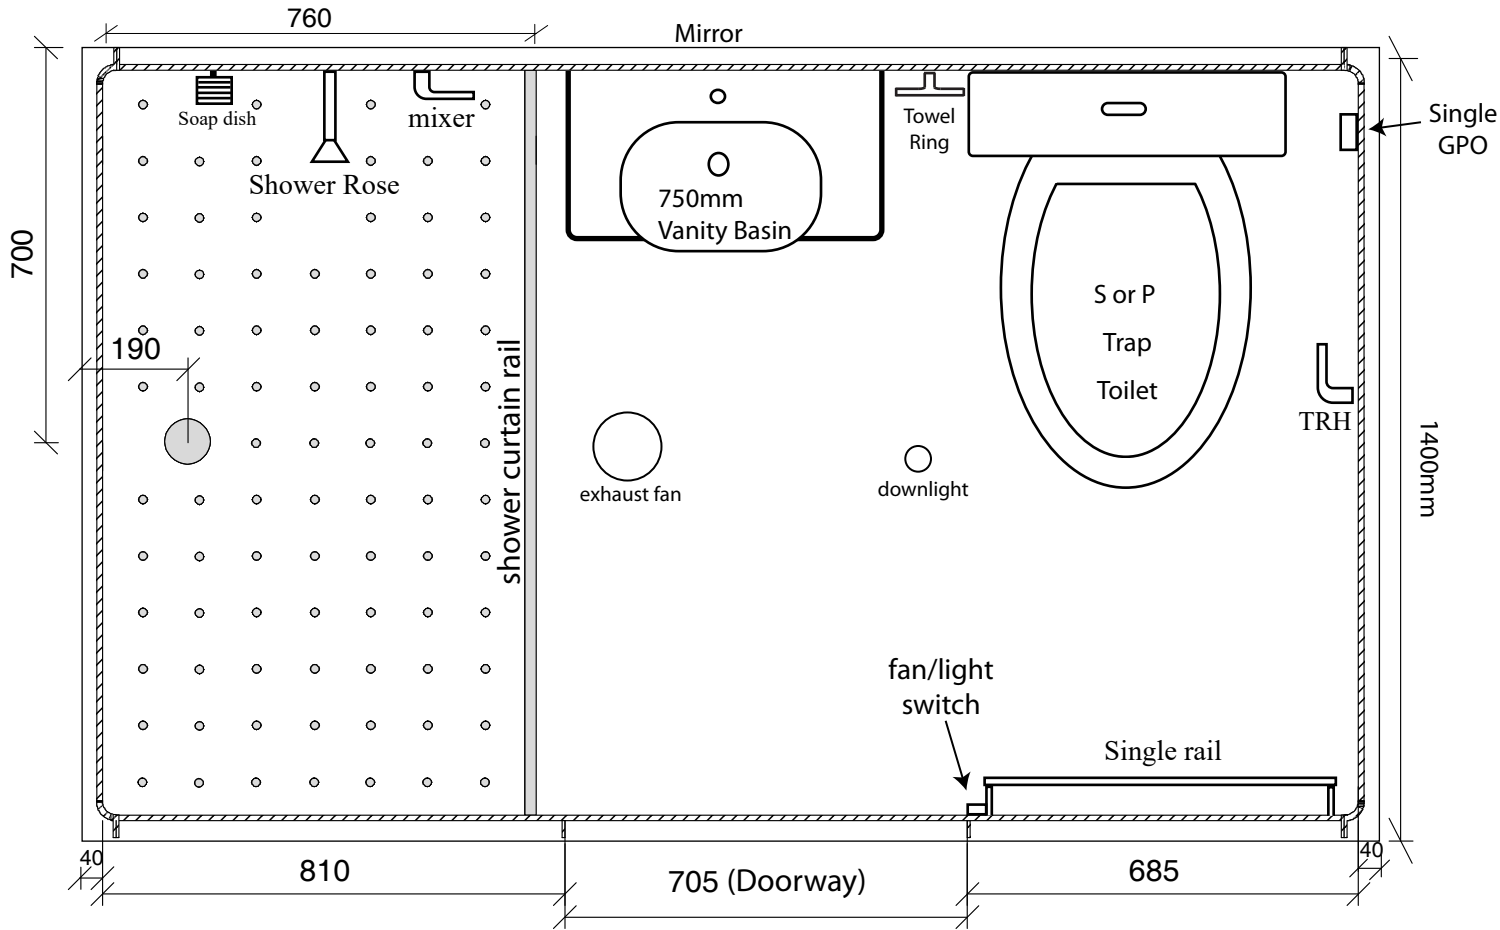

ADD-A-BATHROOM

Prefab Bathrooms a leading Distributor for Add-A-Bathroom modular bathroom systems

FP1400 Left Hand Shower

Right Hand shower also available

Internal Length	2200mm	External Length	2280mm
Internal Width	1320mm	External Width	1400mm
Internal Height	2175mm	External Height	2250mm

PH: 02 8783 7077

* Note: Single GPO mounted on end wall to comply with Australian Electrical Standard AS/NZS 3000:2007

Please sign acceptance copy and return with your order.

Name:.....

Email Address:.....

Address:..... PH:.....

Sign .....

Date:...../...../.....

☐ S-Trap Pan exits floor	☐ Left Hand Shower	☐ Smooth Wall Effect
☐ P-Trap Pan exits rear wall	☐ Tiled Wall Effect	

PO Box 666
Moorebank NSW 1875
Showroom: U 9/10 Ash Road
Prestons NSW 2170

brad@prefabbathrooms.com.au
PH: 02 8783 7077
Mob: 0418 961 704