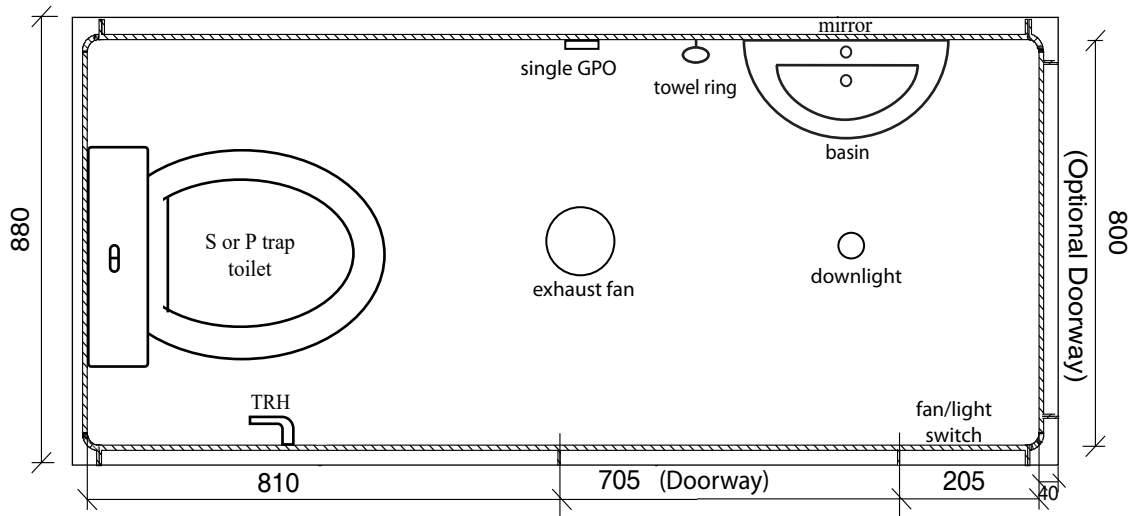

ADD-A-BATHROOM

Prefab Bathrooms a leading Distributor for Add-A-Bathroom modular bathroom systems

FP800 Toilet Unit Left Hand

PH: 02 8783 7077

Right hand toilet also available

Internal Length	1720mm	External Length	1800mm
Internal Width	800mm	External Width	880mm
Internal Height	2135mm	External Height	2250mm

Please sign acceptance copy and return with your order.

Name:.....

Email Address:.....

Address:.....

Sign

S-Trap Pan
exits floor

P-Trap Pan
exits rear wall

Left Hand Toilet