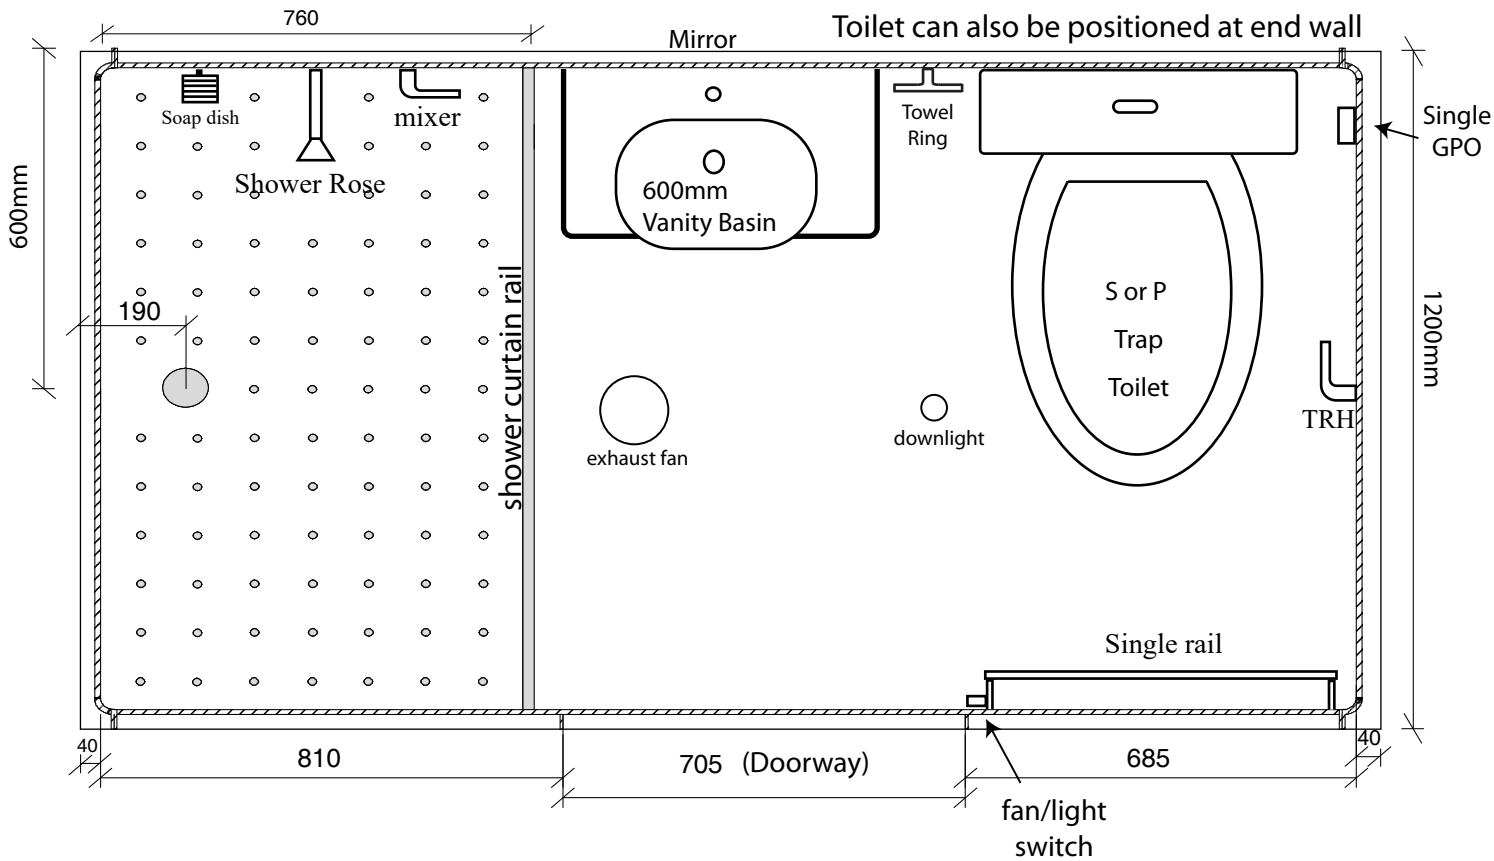

ADD-A-BATHROOM

Prefab Bathrooms a leading Distributor for Add-A-Bathroom modular bathroom systems

FP1200 Left Hand Shower

PH: 02 8783 7077

Right Hand shower also available

Internal Width 1120mm External Length 2280mm
 Internal Height 2175mm External Width 1200mm
 Internal Length 2200mm External Height 2250mm

* Note: Single GPO mounted on end wall to comply with Australian Electrical Standard AS/NZS 3000:2007

Please sign acceptance copy and return with your order.

Name:.....

Email Address:

Address:..... PH:.....

Sign

Date:...../...../.....

- S-Trap Pan exits floor
- P-Trap Pan exits rear wall
- Left Hand Shower
- Smooth Wall Effect
- Tiled Wall Effect

PO Box 666
 Moorebank NSW 1875
Showroom: U 9/10 Ash Road
 Prestons NSW 2170