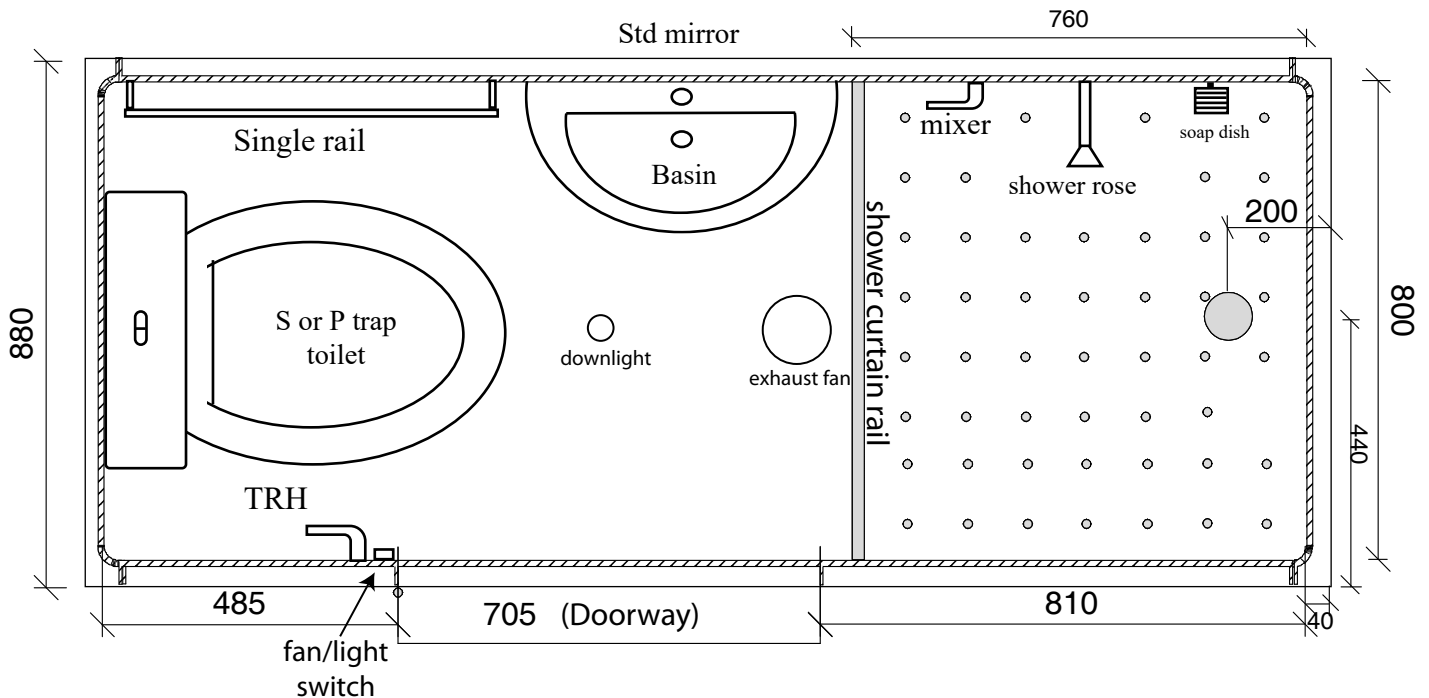

ADD-A-BATHROOM

Prefab Bathrooms a leading Distributor for Add-A-Bathroom modular bathroom systems

FP900 Right Hand Shower

PH: 02 8783 7077

Left hand shower also available

Internal Length 2000mm
Internal Width 800mm
Internal Height 2175mm

External Length 2080mm
External Width 880mm
External Height 2250mm

* Note: No power point can be installed in this bathroom due to Australian Electrical Standard AS/NZS 3000:2007

Please sign acceptance copy and return with your order.

Name:

Email Address:

Address: PH:

Sign

Date:...../...../.....

- S-Trap Pan exits floor
- Right Hand Shower
- Smooth Wall Effect
- P-Trap Pan exits rear wall
- Tiled Wall Effect

PO Box 666
Moorebank NSW 1875
Showroom: U 9/10 Ash Road
Prestons NSW 2170